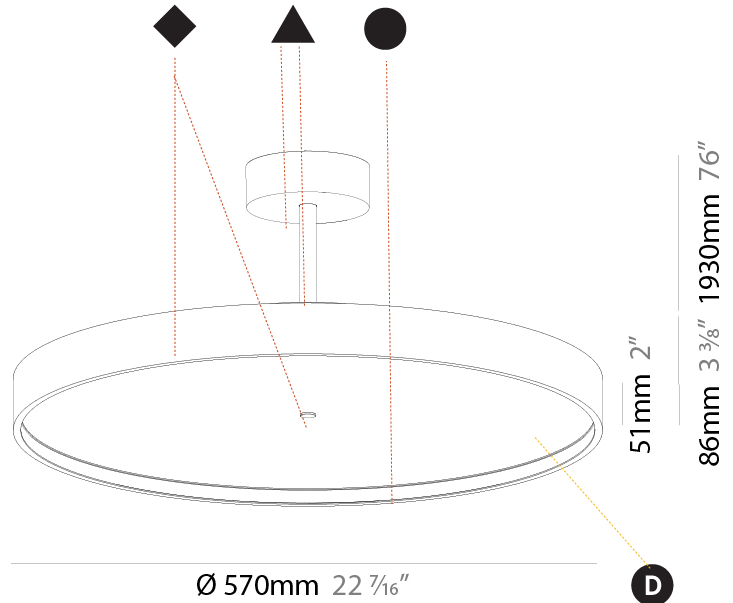

GENERAL

Series: Sign Diva Tube
Subseries: Sign Diva Tube Korona
Brand: Prolicht
Division: Architectural
Mounting Type: Suspension
Mounting Location: Ceiling
Subcategory: Pendant

PHYSICAL

Shape: Round
Diameter (mm): 570
Diameter (in): 22 7/16
Height (mm): 86
Height (in): 3 3/8
Max. Overall Height (mm): 2016
Max. Overall Height (in): 79 3/8
Light Distribution: Direct
Weight (kg): 7.982
Weight (lbs): 17.597

Diffuser: [PMMA - Opal](#) / [Micro-Prism](#) / [Sparkling Secret](#) / [Vintage Industrial](#)

Fixture Finish: [SSR / BKV / CWI / CRY / HAB / UFT / ITA / RUA / FTG / MYG / LOD / PUS / FRO / FUP / KIA / POP / BLS / SPG / MEY / GOH / GUM / CHC / COM / ABZ / JAG / OBR / MOS / ROR](#)

Fixture Material: [Extruded Aluminum](#) / [Steel](#)

ELECTRICAL

Lamp Type: LED (Zhaga Standard)
Input Wattage (W): 49
Total Output Wattage (W): 46.9
Dimming: [Tri-Mode (Non-Dimming and Phase Dimming (120Vac only) and 0-10V Dimming)](#)
Driver Included: Yes
Driver Location: Integrated
Driver Type: Constant Current - Universal
Driver Class: Class 2
Input Voltage (V): 120 - 277
Constant Current (MA): 350

LED

Color Temperature (*K): [2700](#) / [3000](#) / [3500](#) / [4000](#)
Max. Delivered Lumen (lm): 4978 / 5337 / 5384 / 5494
Nominal Lumen (lm): 6199 / 6646 / 6705 / 6842
CRI: >90 CRI
Lamp Life (hrs): 50000

OPTICAL

RATINGS AND CERTIFICATIONS

Certified By: Certified for North American Standards
IP rating: IP20