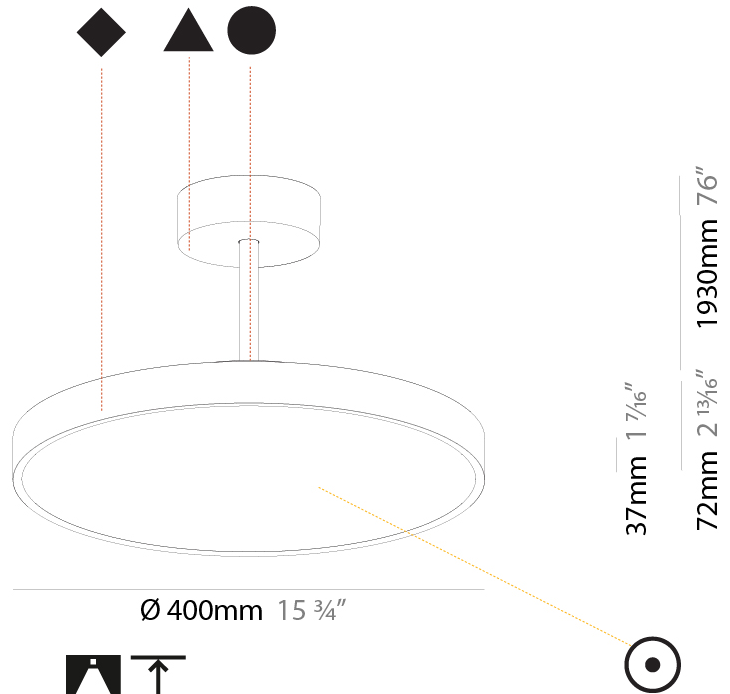

GENERAL

Series: Sign Diva Tube
Subseries: Sign Diva Tube
Brand: Prolicht
Division: Architectural
Mounting Type: Suspension
Mounting Location: Ceiling
Subcategory: Pendant

PHYSICAL

Shape: Round
Diameter (mm): 400
Diameter (in): 15 3/4
Height (mm): 72
Height (in): 2 13/16
Max. Overall Height (mm): 2002
Max. Overall Height (in): 78 13/16
Light Distribution: Direct
Weight (kg): 2.888
Weight (lbs): 6.366
Diffuser: PMMA - Opal / Micro-Prism / Sparkling Secret / Vintage Industrial
Fixture Finish: SSR / BKV / CWI / CRY / HAB / UFT / ITA / RUA / FTG / MYG / LOD / PUS / FRO / FUP / KIA / POP / BLS / SPG / MEY / GOH / GUM / CHC / COM / ABZ / JAG / OBR / MOS / ROR
Fixture Material: Extruded Aluminum / Steel

ELECTRICAL

Lamp Type: LED (Zhaga Standard)
Input Wattage (W): 17
Total Output Wattage (W): 16
Dimming: Tri-Mode (Non-Dimming and Phase Dimming (120Vac only) and 0-10V Dimming)
Driver Included: Yes
Driver Location: Integrated
Driver Type: Constant Current - Universal
Driver Class: Class 2
Input Voltage (V): 120 - 277
Constant Current (MA): 500

LED

Color Temperature (*K): 2700 / 3000 / 3500 / 4000
Max. Delivered Lumen (lm): 1807 / 1943 / 1951 / 1991
Nominal Lumen (lm): 2250 / 2450 / 2430 / 2480
CRI: >90 CRI
Lamp Life (hrs): 50000

OPTICAL

RATINGS AND CERTIFICATIONS

Certified By: Certified for North American Standards
IP rating: IP20

A